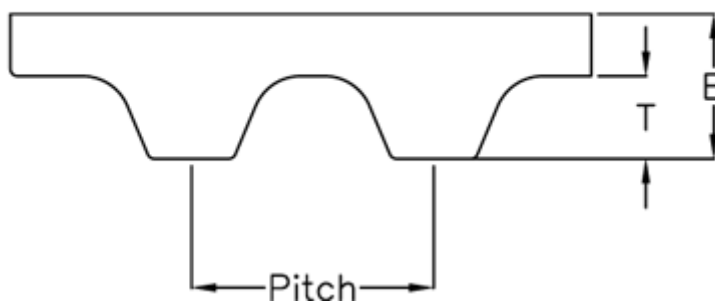

Article number: 602776231355

Description: Gates Timing Belt Synchropower PU 25 T10 1350

Measures

Height B mm	= 4.5
Height T mm	= 2.5
Length	= 1350
Number of teeth	= 135
Pitch	= 10
Type	= PU 25 T10 1350
Width	= 25